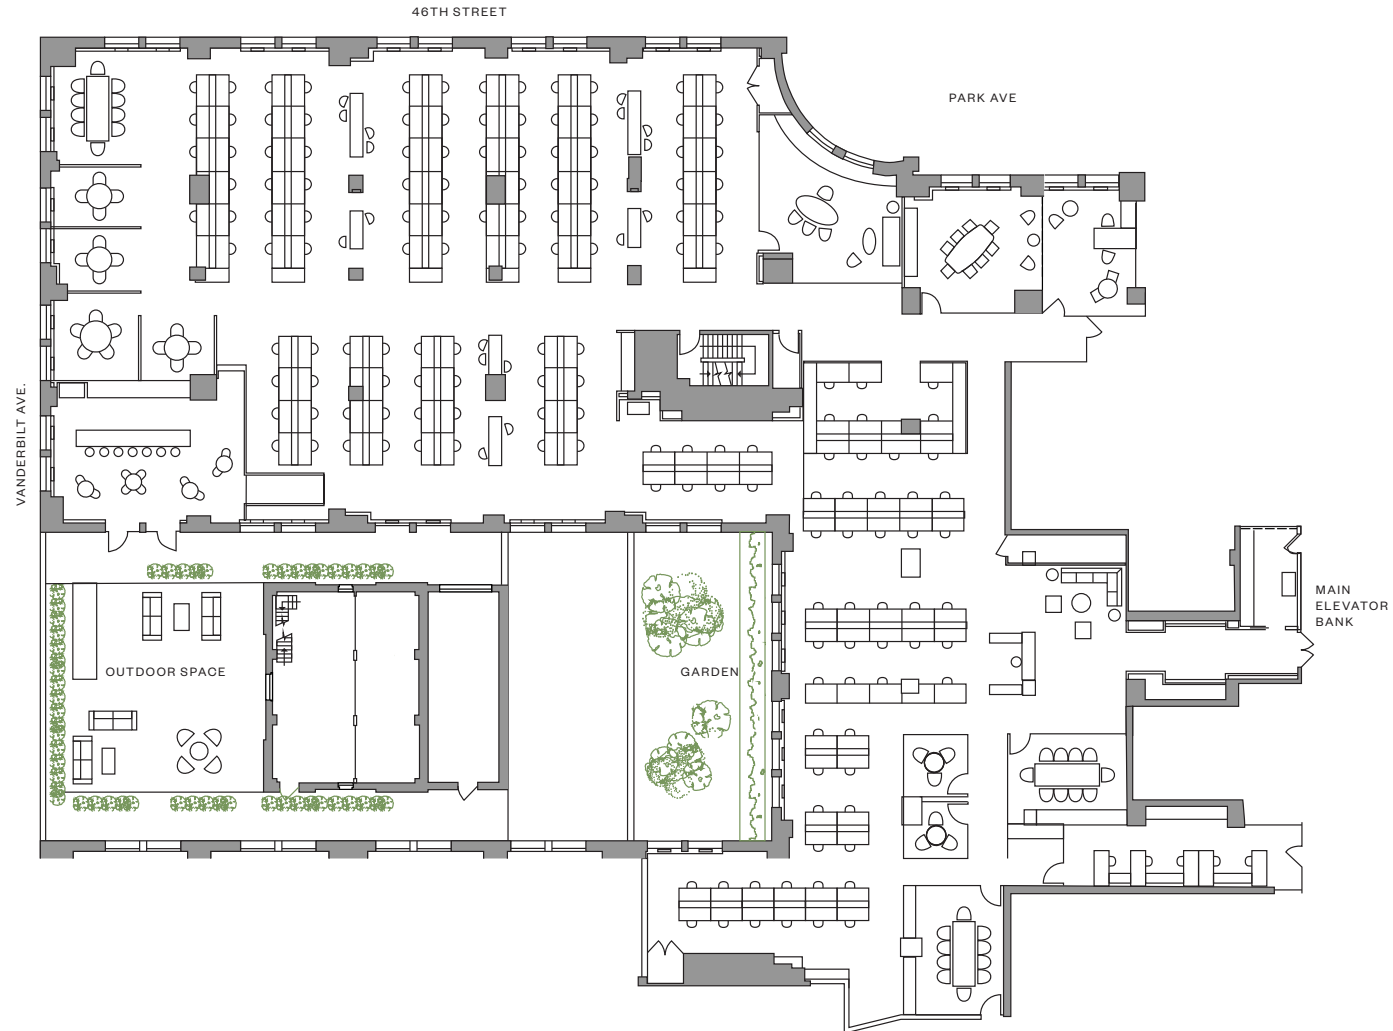

THE
**HELMSLEY
 BUILDING**
 230 PARK AVENUE

SUITE 500

TOTAL RSF 24,848

**Test Fit
 Open Plan**

Total Seats	168
Executive Office	1
Benching	161
Reception	1
Conference Room	2
Meeting Room	8
Meeting Seats	63
Cafe	1
Roof	1
Office Services	2
IT Room	1
Storage	1
Coffee Bar	1
Coat Closet	1

Jordan Berger
 jberger@rxrealty.com
 646 891 3524

HelmsleyBuilding.com

THE
**HELMSLEY
 BUILDING**
 230 PARK AVENUE

SUITE 500

TOTAL RSF 24,848

**Test Fit
 Office Intensive**

Total Seats	94
Executive Office	1
Typical Office	14
Workstation	62
Benching	16
Reception	1
Conference Room	7
Conference Seats	42
Cafe	1
Roof	1
Office Services	3
IT Room	1
Storage	3
Coffee Bar	1
Coat Closet	1